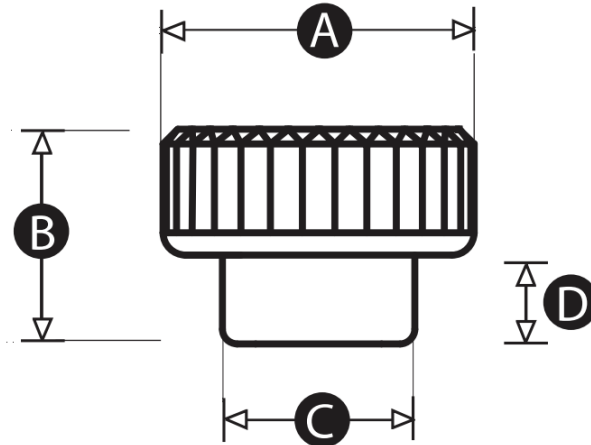

## G24FPK Female Thumbscrew Knob

### Features

- Raised profile, an ideal alternative to an ordinary nut or bolt, suitable for where a small, discreet product is required or where space is confined

### Material

- Body: High impact resistant thermoplastic, matt black finish
- Insert: Brass

Part No.	A	B	C	D	Thread Size
G24FPK-14206V	16	13	11	5	M4
G24FPK-14207R	21	15	14	6	M5